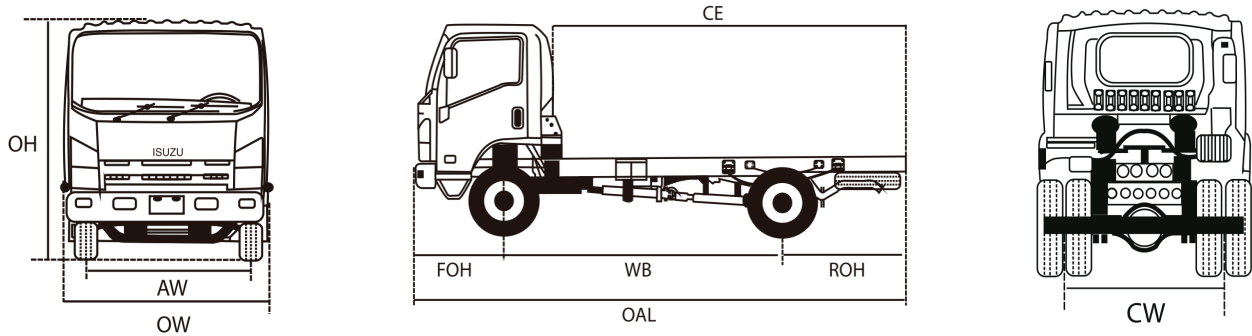

Model No.		QL10403EARY	QL10403FARY	QL10503HARY	QL10703KARY
<b>Frame</b>					
Type		ladder type			
Width	(mm)	800	700	700	700
<b>Suspensions</b>					
Front	(type)	semi-elliptical, leaf spring, double acting telescopic shock absorber			
Front	(quantity)	6		8	
Rear	(type)	semi-elliptical, Alloy steel leaf spring, double acting telescopic shock absorber			
Rear	(quantity)	3+2		6+5	
<b>Fuel system</b>					
Fuel Type		diesel			
Fuel Tank Capacity		75L	100L	100L	100L
<b>Brake System</b>					
service		drum brake, vacuum servo hydraulic, (ABS optional)			
Parking		mechanical parking brake			
<b>Tires</b>					
Front Tire		7.00R15,10PR	6.50R15,10PR	7.00R15,10PR	7.00R16,14PR
Rear Tire		7.00R15,10PR	6.50R15,10PR	7.00R15,10PR	7.00R16,14PR
<b>Electrical System</b>					
Battery		12V 70A; parallel connection			
Alternator		12V 60A			
<b>Performance</b>					
Max. Speed	(km/h)	98-110	98-110	98-110	98-110
Min. Ground Clearance	(mm)	≥190			
Min. Turning Radius	(m)	10.4	12	13.6	15.2
Approaching/Departure Angle	( ° )	24/20	24/16	24/16	24/14
<b>Configurations</b>					
A/C		●	●	●	●
Power Steering		●	●	●	●
Radio		●	●	●	●
Spare Tire&tool kit		●	●	●	●
Safety Belt		●	●	●	●
ABS		○	○	○	○

### Dimensions

Wheelbase	WB	(mm)	2490	2765	3360	3815
Overall Length	OAL	(mm)	4605	5230	5900	6645
Overall Width	OW	(mm)	1695	1860	1860	1880
Overall Height	OH	(mm)	2105	2180	2180	2220
Front Overhang	FOH	(mm)	1015	1015	1015	1015
Rear Overhang	ROH	(mm)	1100	1450	1525	1815
Front Tread	AW	(mm)	1385	1385	1385	1504
Rear Tread	CW	(mm)	1395	1425	1425	1425